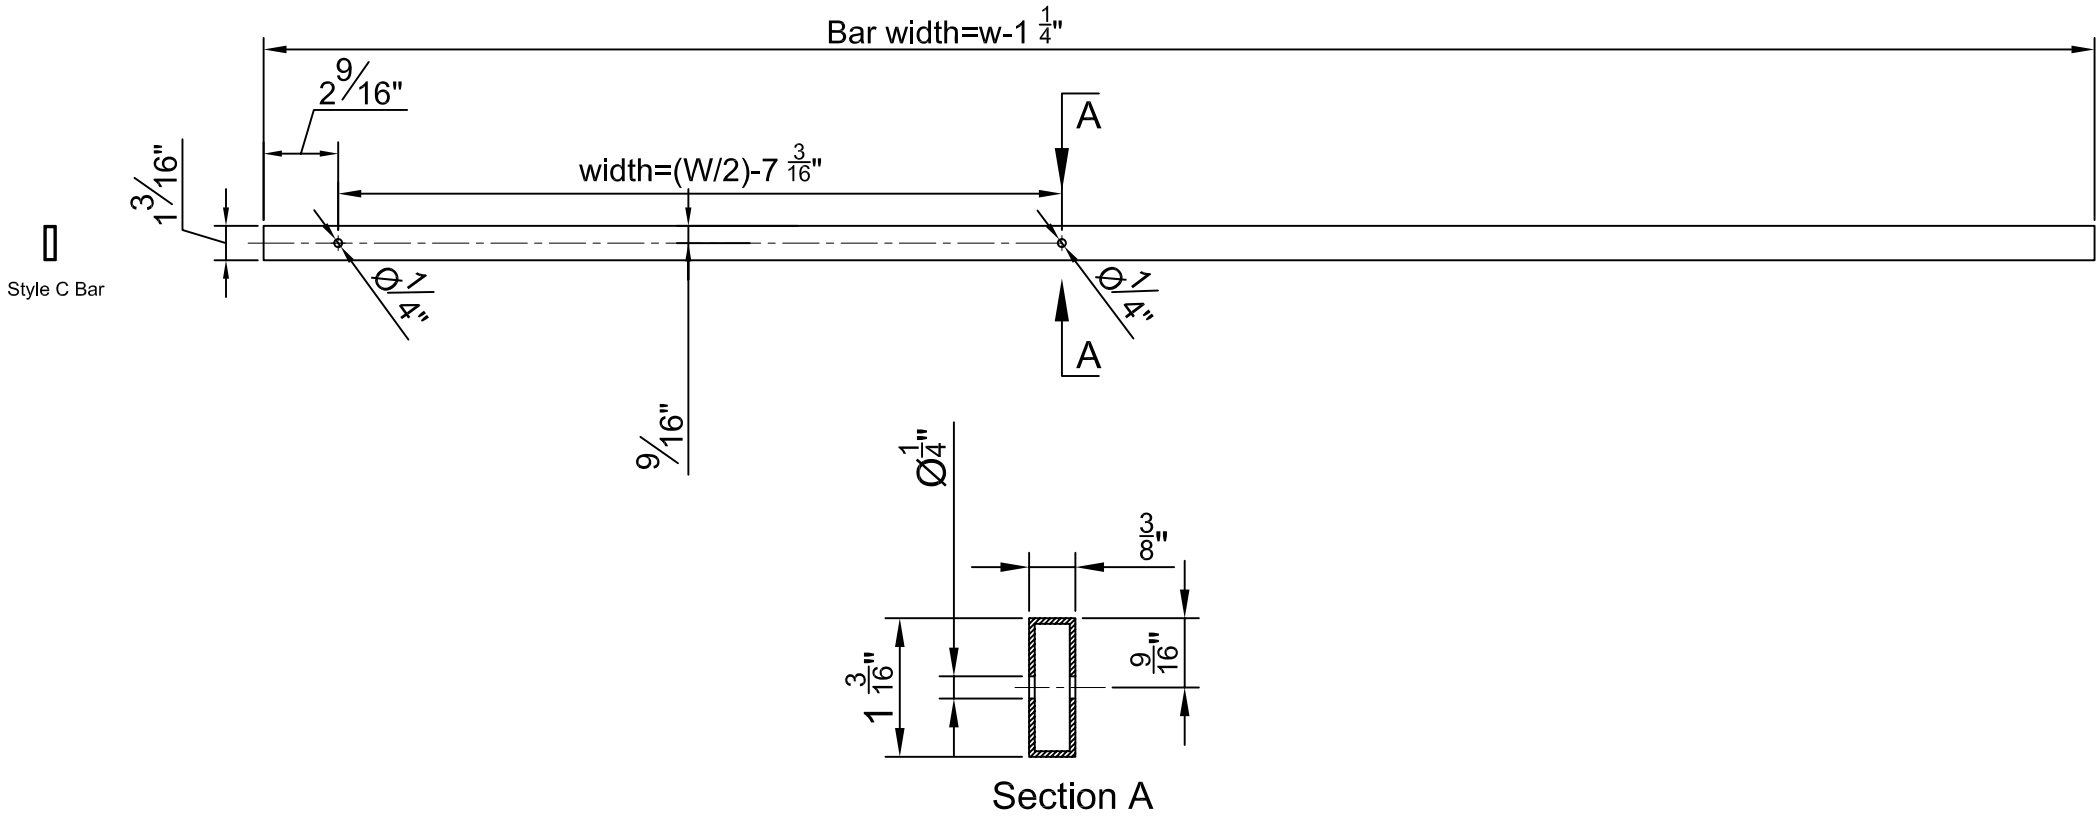

MONACO SERIES 2X1 $\frac{9}{16}$ " ROLLER SYSTEM

Style C
G11N1- W*H

MONACO SERIES 2X1 $\frac{9}{16}$ " ROLLER SYSTEM

MONACO SERIES 2X1 $\frac{9}{16}$ " ROLLER SYSTEM

MONACO SERIES 2X1 $\frac{9}{16}$ " ROLLER SYSTEM

MONACO SERIES 2X1 $\frac{9}{16}$ " ROLLER SYSTEM